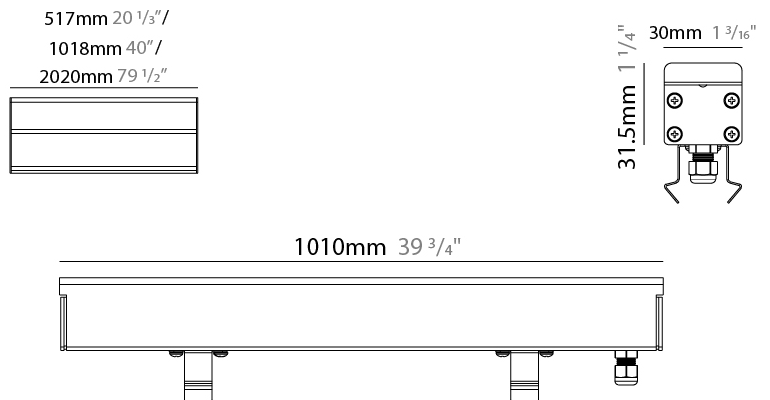

PROJECT	
TYPE	
SPECIFIER	
QUANTITY	
DATE	

DRITTO 30 RECESSED

E12I0031-RGBW

base number

1. To build a product code in our configurator select the specify button on the base model # product page
2. To build a manual product code on this datasheet choose from the options listed below in blue font and add the suffix to the base model #

GENERAL

Series: Dritto 30
Partner: Zaneen
Division: Exterior
Installation: Recessed
Product Type: Uplight
Mounting Location: In-Ground
Light Distribution: Direct

PHYSICAL

Shape: Rectangle
Length (mm): 1010
Length (in): 39 3/4
Width (mm): 30
Width (in): 1 1/4
Height (mm): 31.5
Height (in): 1 1/4
Weight (kg): 0.56
Weight (lbs): 2.45
Load Resistance (kg): 5000
Load Resistance (lbs): 11023
Fixture Finish: Opal White
Fixture Material: Extruded PMMA with Opal
Cable Details: IP67 300mm Cable

ELECTRICAL

Lamp Type: LED
Input Wattage (W): 23
Dimming: DMX
Control Gear: DMX
Driver Included: No
Driver Location: Remote
Driver Type: Constant Voltage - Universal
Driver Class: Class 2
Input Voltage (V): 120 - 277
Output Voltage (V): 24

LED

Color Temperature (°K): RGBW
CRI: >90 CRI
Lamp Life (hrs): 100000
Special LEDs offerings: RGBW

OPTICAL

Optic°: 150
Beam Angle: Diffused
Adjustability: Fixed

RATINGS AND CERTIFICATIONS

Certified By: Certified for North American Standards
IP rating: IP67
IK Rating: IK10