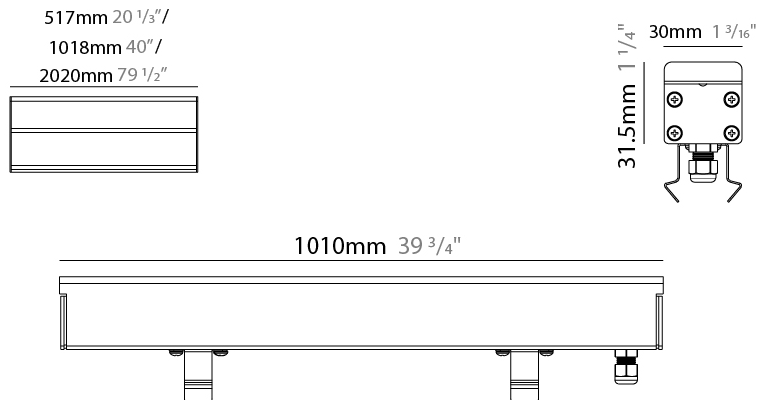

PROJECT	_____
TYPE	_____
SPECIFIER	_____
QUANTITY	_____
DATE	_____

1. To build a product code in our configurator select the specify button on the base model # product page
2. To build a manual product code on this datasheet choose from the options listed below in blue font and add the suffix to the base model #

GENERAL

Series: Dritto 30
Partner: Zaneen
Division: Exterior
Installation: Recessed
Product Type: Uplight
Mounting Location: In-Ground
Light Distribution: Direct

PHYSICAL

Shape: Rectangle
Length (mm): 1010
Length (in): 39 3/4
Width (mm): 30
Width (in): 1 1/4
Height (mm): 31.5
Height (in): 1 1/4
Weight (kg): 0.56
Weight (lbs): 2.45
Load Resistance (kg): 5000
Load Resistance (lbs): 11023
Fixture Finish: Opal White
Fixture Material: Extruded PMMA with Opal
Cable Details: IP67 300mm Cable

ELECTRICAL

Lamp Type: LED
Input Wattage (W): 14.8
Total Output Wattage (W): 12.2
Dimming: Non-Dimming / Phase Dimming (120Vac only) / 0-10V Dimming
Driver Included: No
Driver Location: Remote
Driver Type: Constant Voltage - Universal
Driver Class: Class 2
Input Voltage (V): 120 - 277
Output Voltage (V): 24

LED

Color Temperature (°K): 2200 / 2700 / 3000 / 4000
Max. Delivered Lumen (lm): 800
CRI: >90 CRI
Lamp Life (hrs): 100000

OPTICAL

Optic°: 150
Beam Angle: Diffused
Adjustability: Fixed

RATINGS AND CERTIFICATIONS

Certified By: Certified for North American Standards
IP rating: IP67
IK Rating: IK10