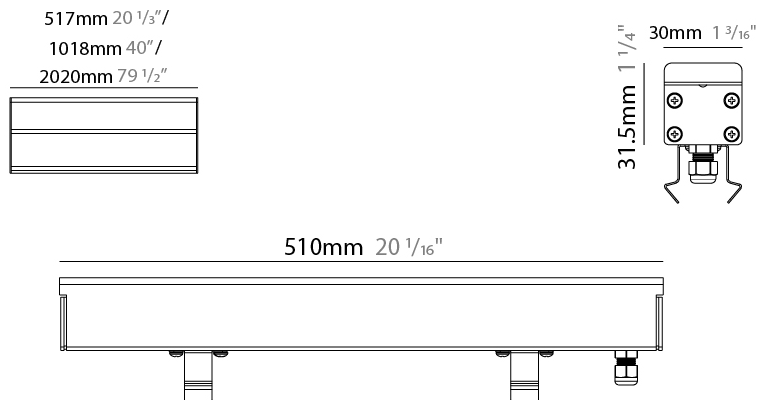

PROJECT	
TYPE	
SPECIFIER	
QUANTITY	
DATE	

DRITTO 30 RECESSED

E12I0030-RGBW

base number

1. To build a product code in our configurator select the specify button on the base model # product page
2. To build a manual product code on this datasheet choose from the options listed below in blue font and add the suffix to the base model #

GENERAL

Series: Dritto 30
Partner: Zaneen
Division: Exterior
Installation: Recessed
Product Type: Uplight
Mounting Location: In-Ground
Light Distribution: Direct

PHYSICAL

Shape: Rectangle
Length (mm): 510
Length (in): 20
Width (mm): 30
Width (in): 1 3/16
Height (mm): 31.5
Height (in): 1 1/4
Weight (kg): 0.56
Weight (lbs): 1.2
Load Resistance (kg): 5000
Load Resistance (lbs): 11023
Fixture Finish: Opal White
Fixture Material: Extruded PMMA with Opal
Cable Details: IP67 300mm Cable

ELECTRICAL

Lamp Type: LED
Input Wattage (W): 11.5
Dimming: DMX
Control Gear: DMX
Driver Included: No
Driver Location: Remote
Driver Type: Constant Voltage - Universal
Driver Class: Class 2
Input Voltage (V): 120 - 277
Output Voltage (V): 24

LED

Color Temperature (°K): RGBW
CRI: >90 CRI
Lamp Life (hrs): 100000
Special LEDs offerings: RGBW

OPTICAL

Optic°: 150
Beam Angle: Diffused
Adjustability: Fixed

RATINGS AND CERTIFICATIONS

Certified By: Certified for North American Standards
IP rating: IP67
IK Rating: IK10