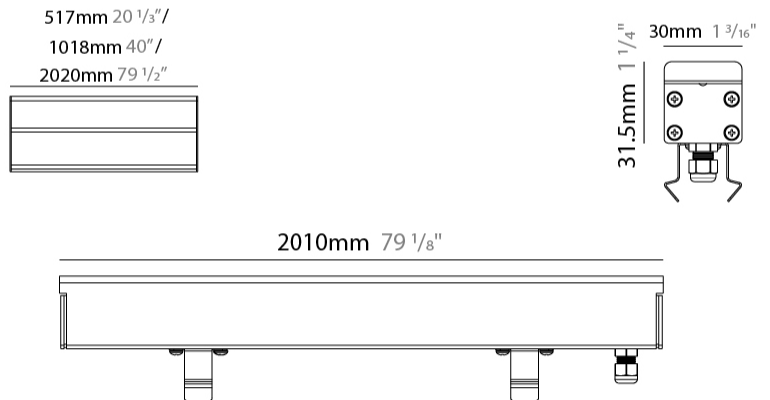

PROJECT	_____
TYPE	_____
SPECIFIER	_____
QUANTITY	_____
DATE	_____

1. To build a product code in our configurator select the specify button on the base model # product page
2. To build a manual product code on this datasheet choose from the options listed below in blue font and add the suffix to the base model #

GENERAL

Series: Dritto 30
Partner: Zaneen
Division: Exterior
Installation: Recessed
Product Type: Uplight
Mounting Location: In-Ground
Light Distribution: Direct

PHYSICAL

Shape: Rectangle
Length (mm): 2010
Length (in): 79 1/8
Width (mm): 30
Width (in): 1 1/8
Height (mm): 31.5
Height (in): 1 1/4
Weight (kg): 2.22
Weight (lbs): 4.89
Load Resistance (kg): 5000
Load Resistance (lbs): 11023
Fixture Finish: Opal White
Fixture Material: Extruded PMMA with Opal
Cable Details: IP67 300mm Cable

ELECTRICAL

Lamp Type: LED
Input Wattage (W): 30
Total Output Wattage (W): 24.4
Dimming: Non-Dimming / Phase Dimming (120Vac only) / 0-10V Dimming
Driver Included: No
Driver Location: Remote
Driver Type: Constant Voltage - Universal
Driver Class: Class 2
Input Voltage (V): 120 - 277
Output Voltage (V): 24

LED

Color Temperature (°K): 2200 / 2700 / 3000 / 4000
Max. Delivered Lumen (lm): 1600
CRI: >90 CRI
Lamp Life (hrs): 100000

OPTICAL

Optic°: 150
Beam Angle: Diffused
Adjustability: Fixed

RATINGS AND CERTIFICATIONS

Certified By: Certified for North American Standards
IP rating: IP67
IK Rating: IK10